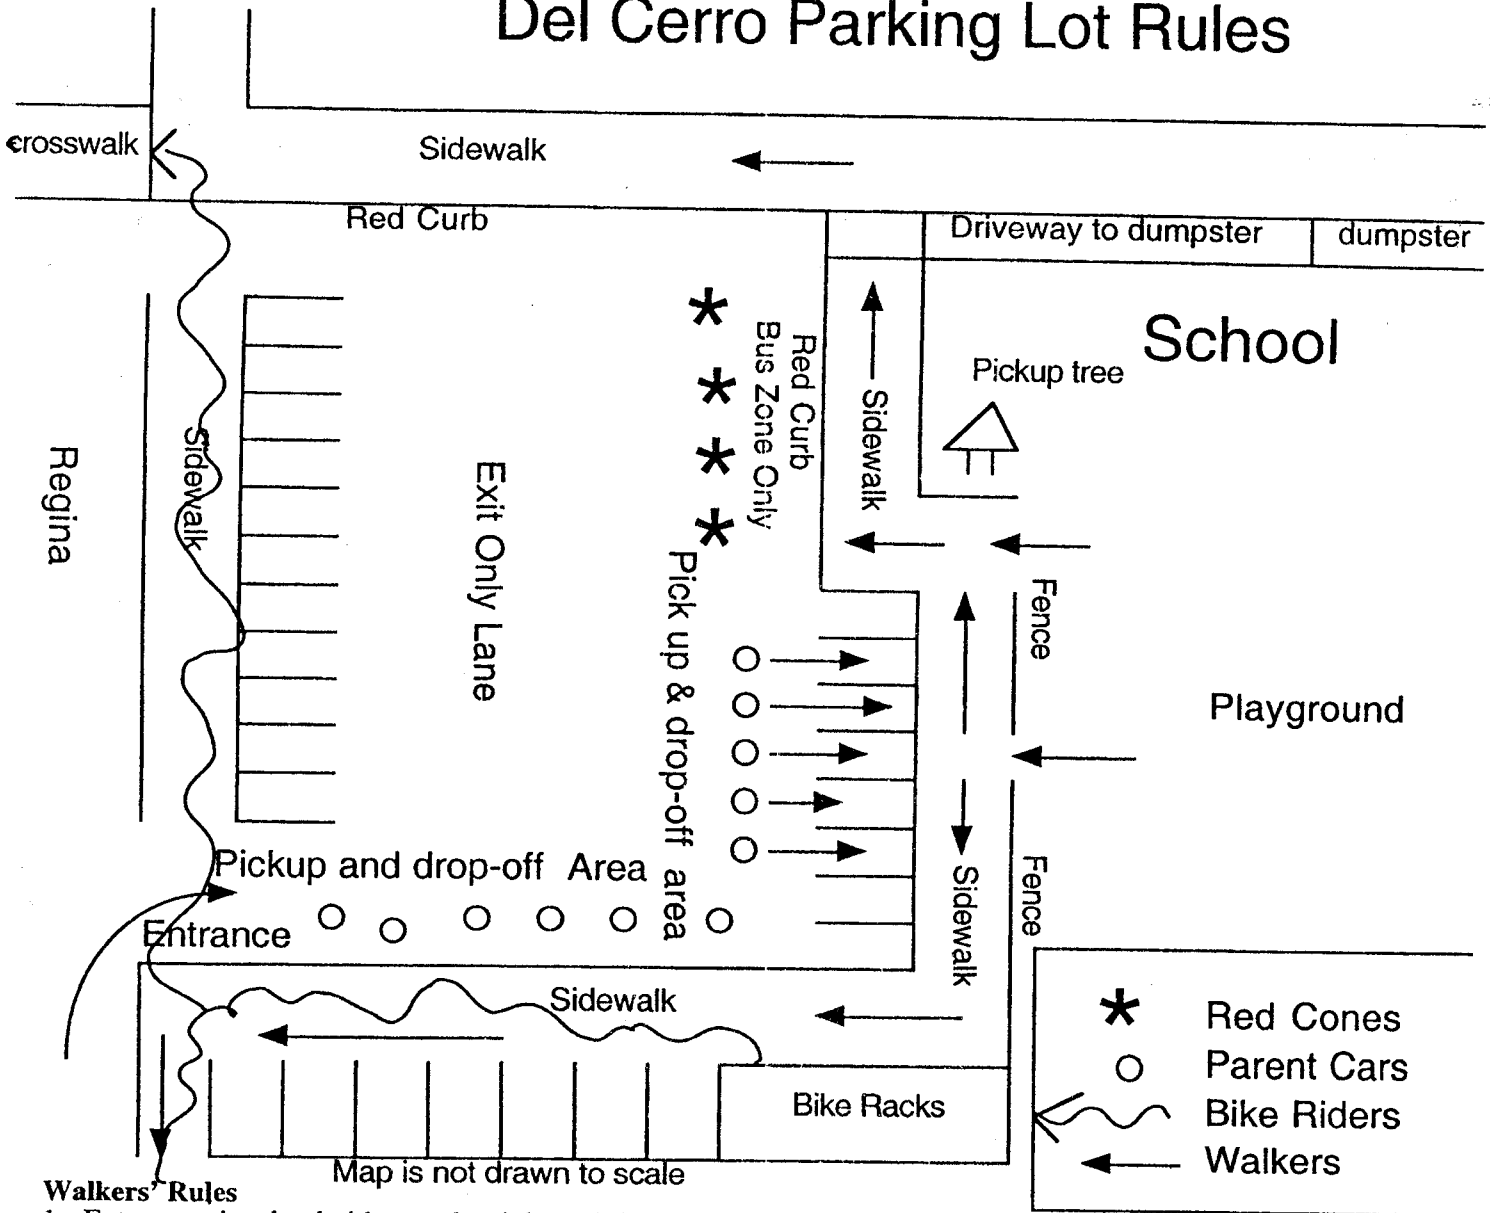

Del Cerro Parking Lot Rules

Walkers' Rules

1. Enter or exit school either to the right or left on school sidewalks.
2. When exiting, proceed on sidewalk to crosswalk, watching traffic carefully, and/or continue up Regina, remaining on sidewalks.
3. When exiting follow direction of Crossing Guard and/or proceed home, remaining on sidewalks.

Bike Riders' Rules

1. Enter or exit school either to the right or left on school sidewalks.
2. Proceed to Bike Rack.
3. Walk bike to and from crosswalk, watching traffic carefully.
4. When exiting follow direction of Crossing Guard and/or proceed home.

Car Riders' Rules

1. Enter or Exit school either to the right or left on school sidewalks
2. Proceed to Car Pickup area of parking lot immediately after school.
3. Proceed to your car, watching traffic carefully after school.
4. Enter car quickly and fasten seatbelt.
5. Before school, proceed to the playground immediately after exiting your car.

Car Drivers' Rules

1. When dropping off or picking up children please stay out of the red marked bus lane. We have multiple handicapped buses that must use that lane.
2. Remind your children to be looking for you during pickup.
3. Children must be picked up as soon as school is out, there is no supervision.
4. Never leave your car while you are in the car line.